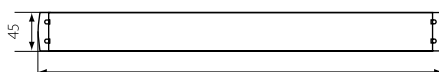

# ALDO 4LED

Svítlidlo pro trubice T8 LED  
Svietidlo pre trubice T8 LED

ALDO 4LED 1X60

ALDO 4LED 2X60

ALDO 4LED 1X60R

ALDO 4LED 2X60R

ALDO 4LED 1X60  
ALDO 4LED 1X120  
ALDO 4LED 1X150

ALDO 4LED 2X60  
ALDO 4LED 2X120  
ALDO 4LED 2X150