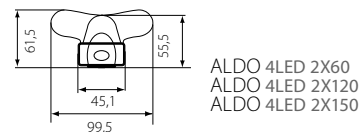

# ALDO 4LED

Svítlidlo pro trubice T8 LED  
Svietidlo pre trubice T8 LED

ALDO 4LED 1X60

ALDO 4LED 2X60

ALDO 4LED 1X60R

ALDO 4LED 2X60R

ALDO 4LED 1X60  
ALDO 4LED 1X120  
ALDO 4LED 1X150

ALDO 4LED 2X60  
ALDO 4LED 2X120  
ALDO 4LED 2X150