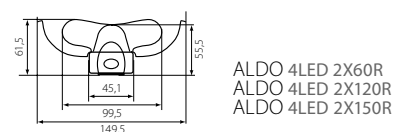

ALDO 4LED 2X60R
ALDO 4LED 2X120R
ALDO 4LED 2X150R

Kanlux

ALDO 4LED 1X60	26360	max 18W
ALDO 4LED 1X60R	26370	max 18W
ALDO 4LED 1X120	26361	max 36W
ALDO 4LED 1X120R	26371	max 36W
ALDO 4LED 1X150	26362	max 58W
ALDO 4LED 1X150R	26372	max 58W
ALDO 4LED 2X60	26363	2x max 18W
ALDO 4LED 2X60R	26373	2x max 18W
ALDO 4LED 2X120	26364	2x max 36W
ALDO 4LED 2X120R	26374	2x max 36W
ALDO 4LED 2X150	26365	2x max 58W
ALDO 4LED 2X150R	26375	2x max 58W