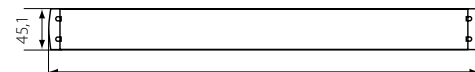

ALDO 4LED 2X60/ ALDO **625D** 2X60R -
ALDO 4LED 2X120/ ALDO **4235** 2X120R -
ALDO 4LED 2X150/ ALDO **4535** 2X150R -