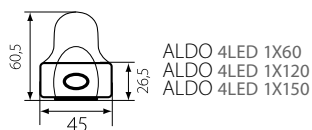

# ALDO 4LED

Svítlidlo pro trubice T8 LED  
Svietidlo pre trubice T8 LED

ALDO 4LED 1X60

ALDO 4LED 2X60

ALDO 4LED 1X60R

ALDO 4LED 2X60R

ALDO 4LED 1X60  
ALDO 4LED 1X120  
ALDO 4LED 1X150

ALDO 4LED 2X60  
ALDO 4LED 2X120  
ALDO 4LED 2X150