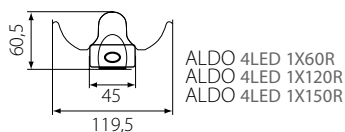

ALDO 4LED 1X60R
ALDO 4LED 1X120R
ALDO 4LED 1X150R